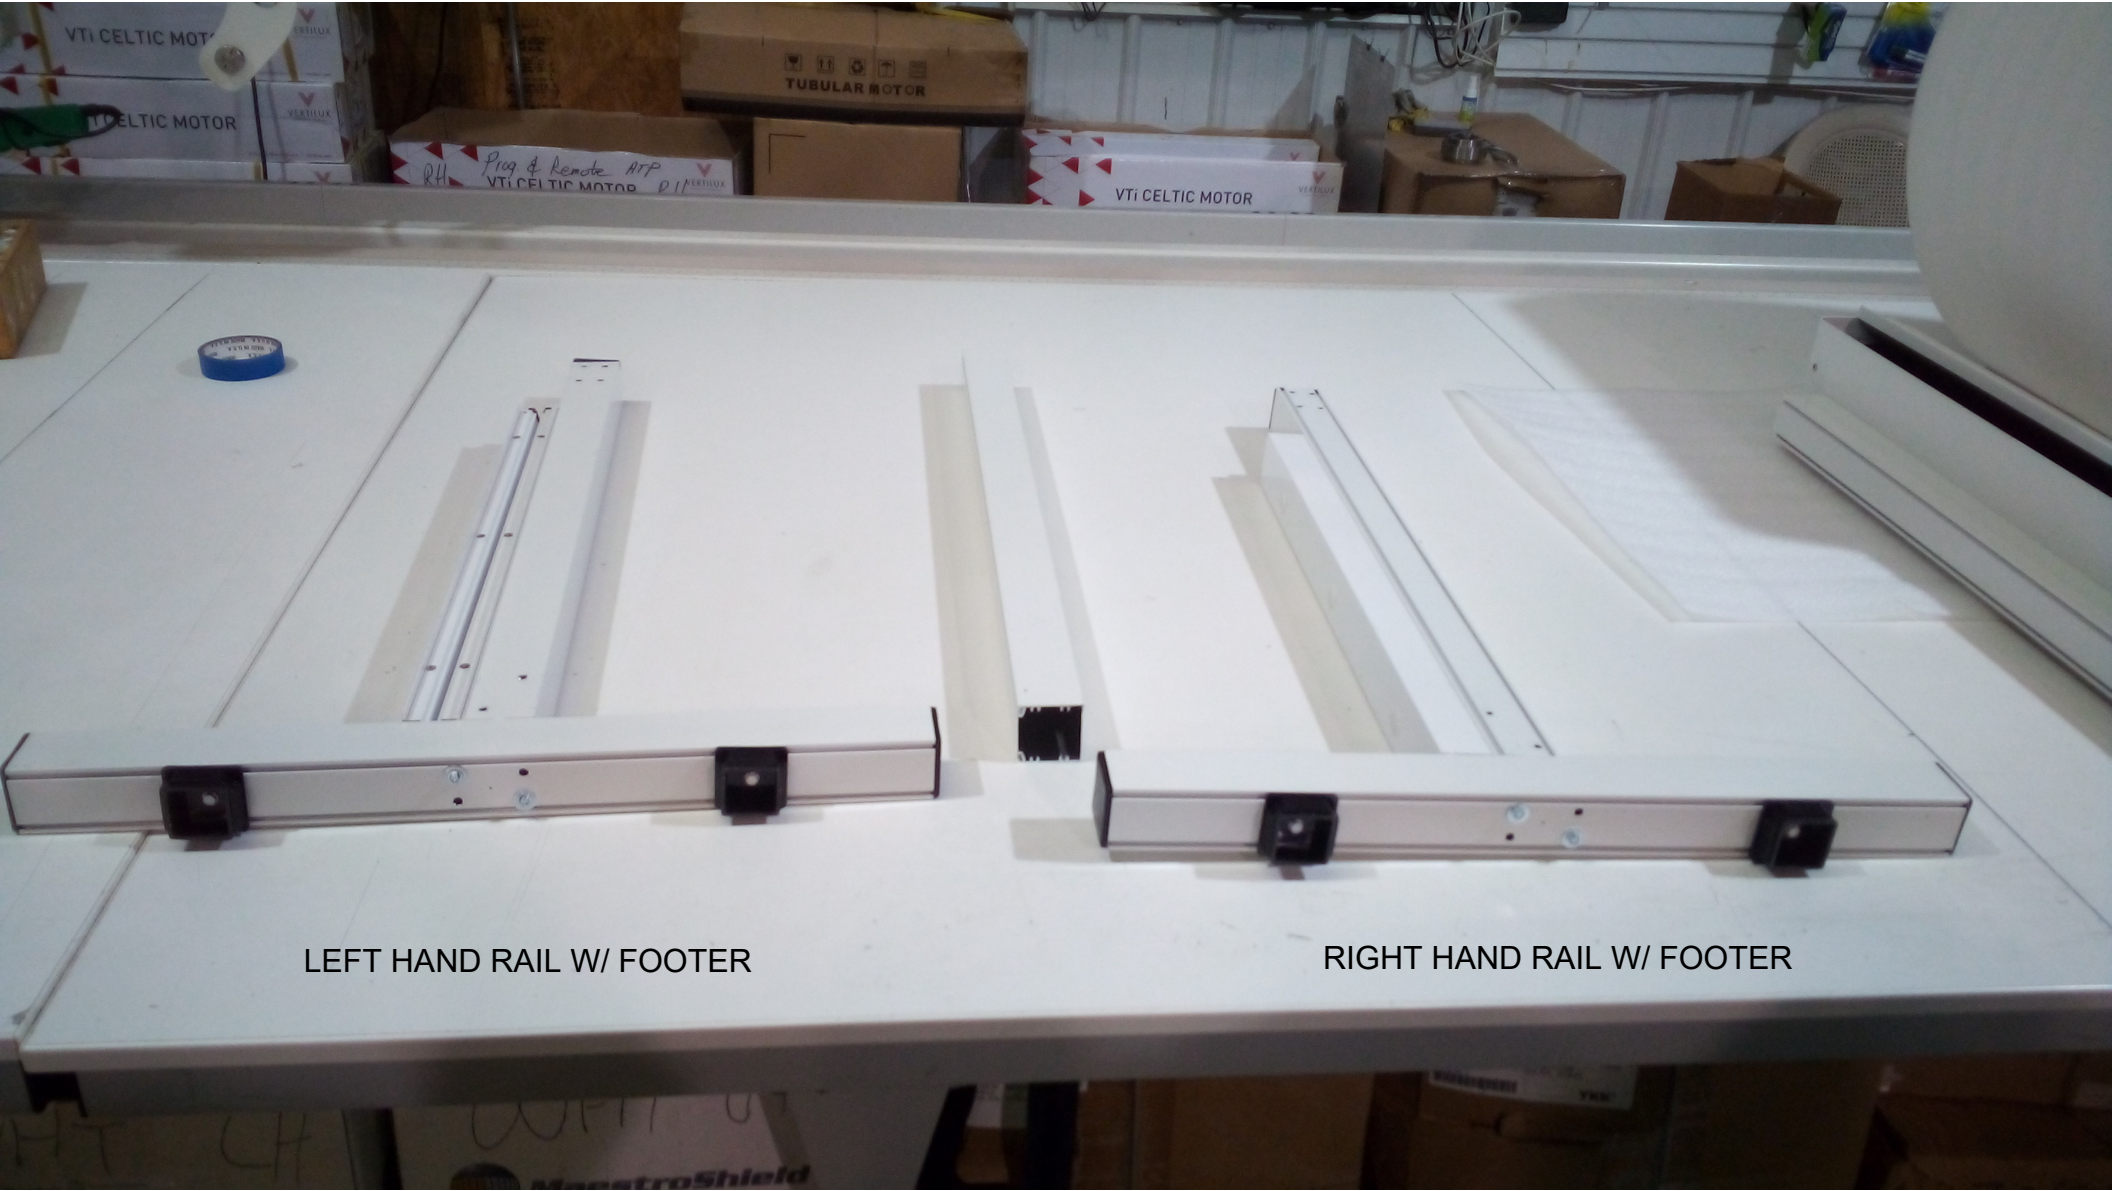

ASSEMBLING THE MYSTIC DISPLAY

LEFT AND RIGHT HAND SIDE RAILS

LEFT FOOTER

RIGHT FOOTER

BOTTOM BAR & HARDWARE

MOUNT FOOTER TO SIDE RAILS

LEFT HAND RAIL W/ FOOTER

RIGHT HAND RAIL W/ FOOTER

COMPLETE FRAME WITHOUT MYSTIC HOOD

MYSTIC HOOD INSTALLED ON FRAME