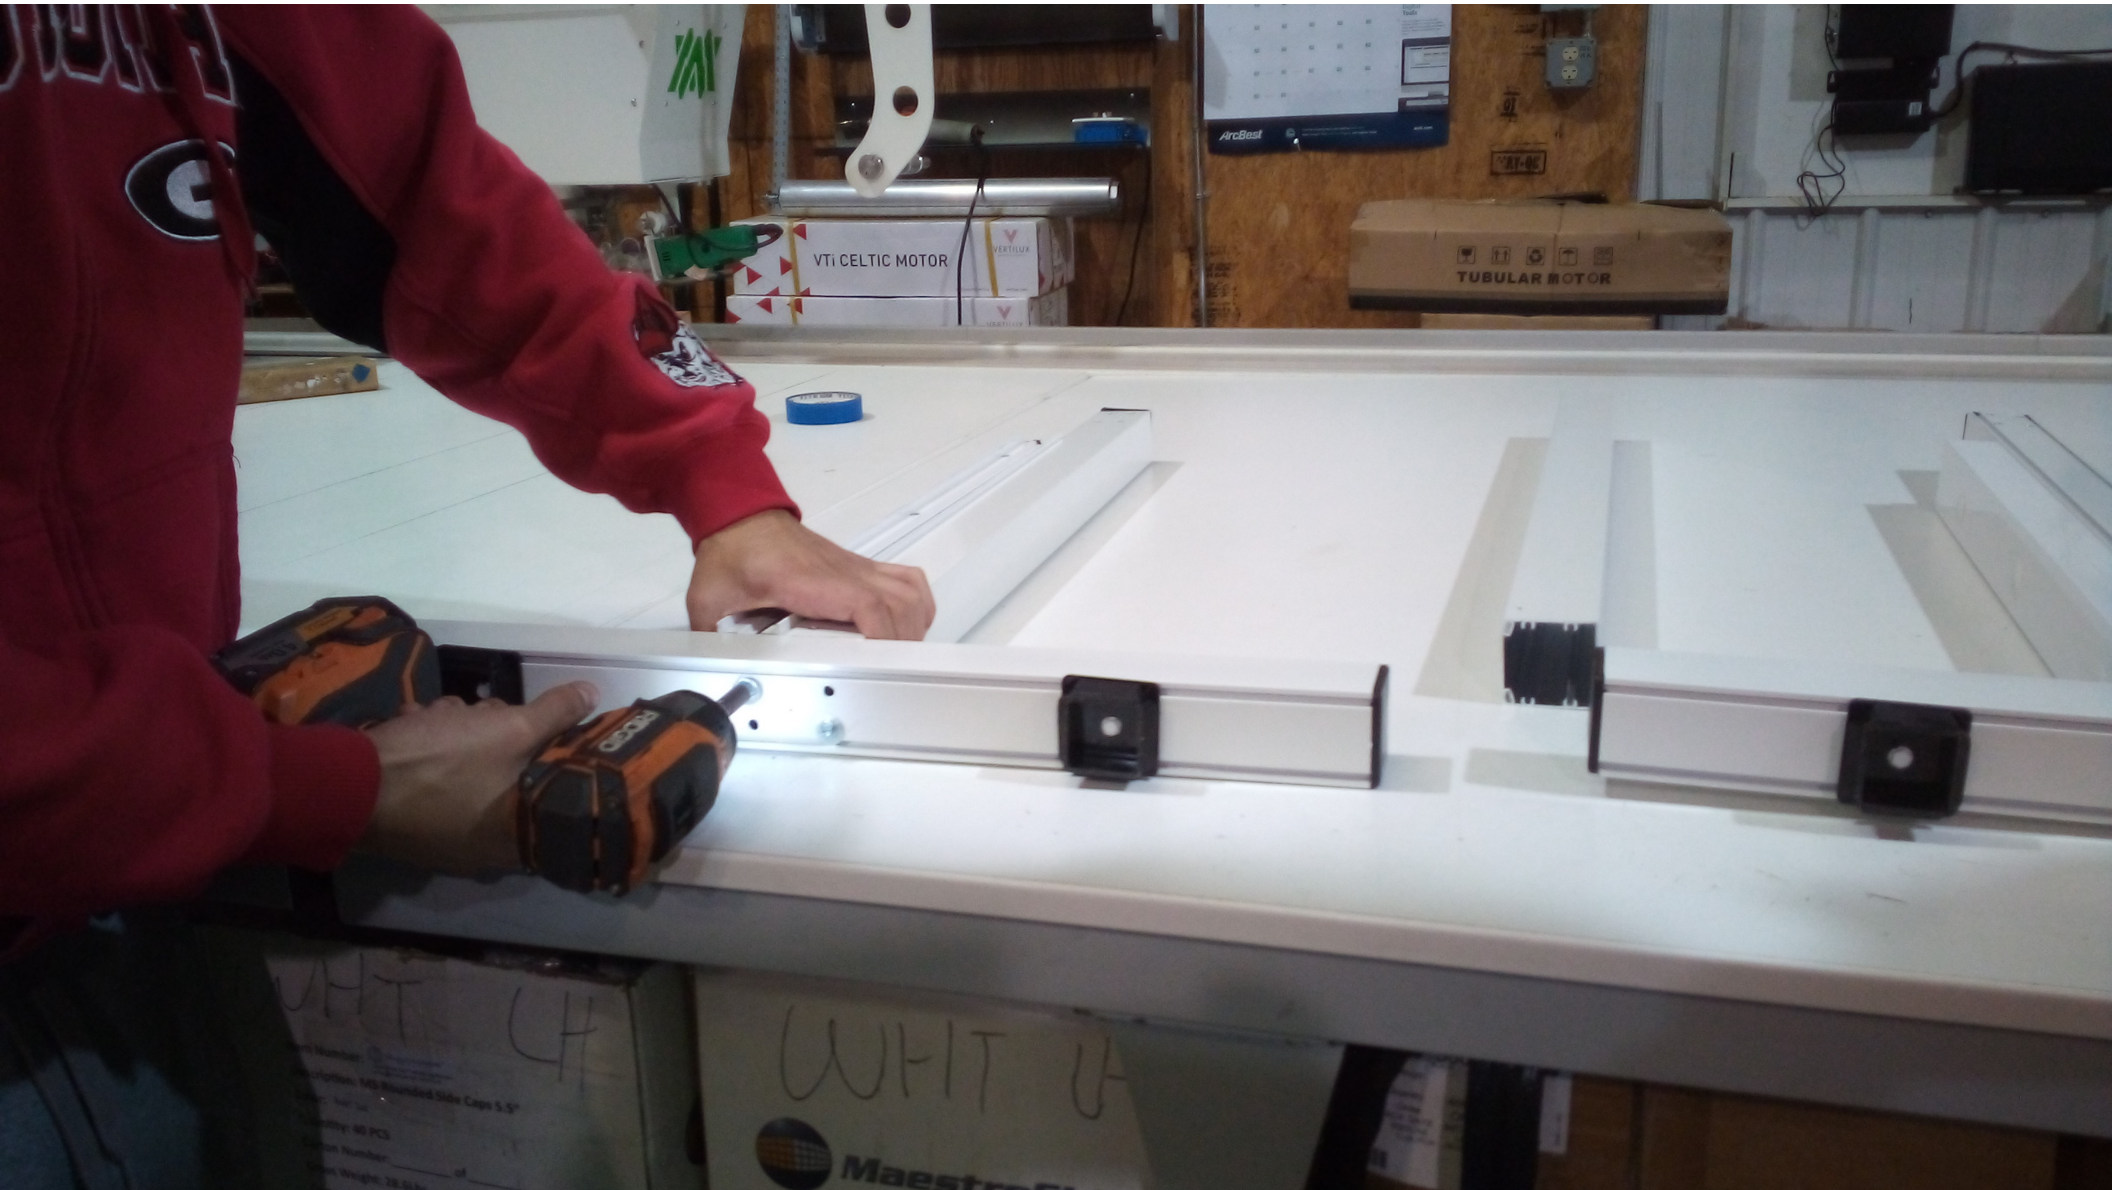

ASSEMBLING THE MYSTIC DISPLAY

LEFT AND RIGHT HAND SIDE RAILS

LEFT FOOTER

RIGHT FOOTER

BOTTOM BAR & HARDWARE

MOUNT FOOTER TO SIDE RAILS

LEFT HAND RAIL W/ FOOTER

RIGHT HAND RAIL W/ FOOTER

COMPLETE FRAME WITHOUT MYSTIC HOOD

MYSTIC HOOD INSTALLED ON FRAME