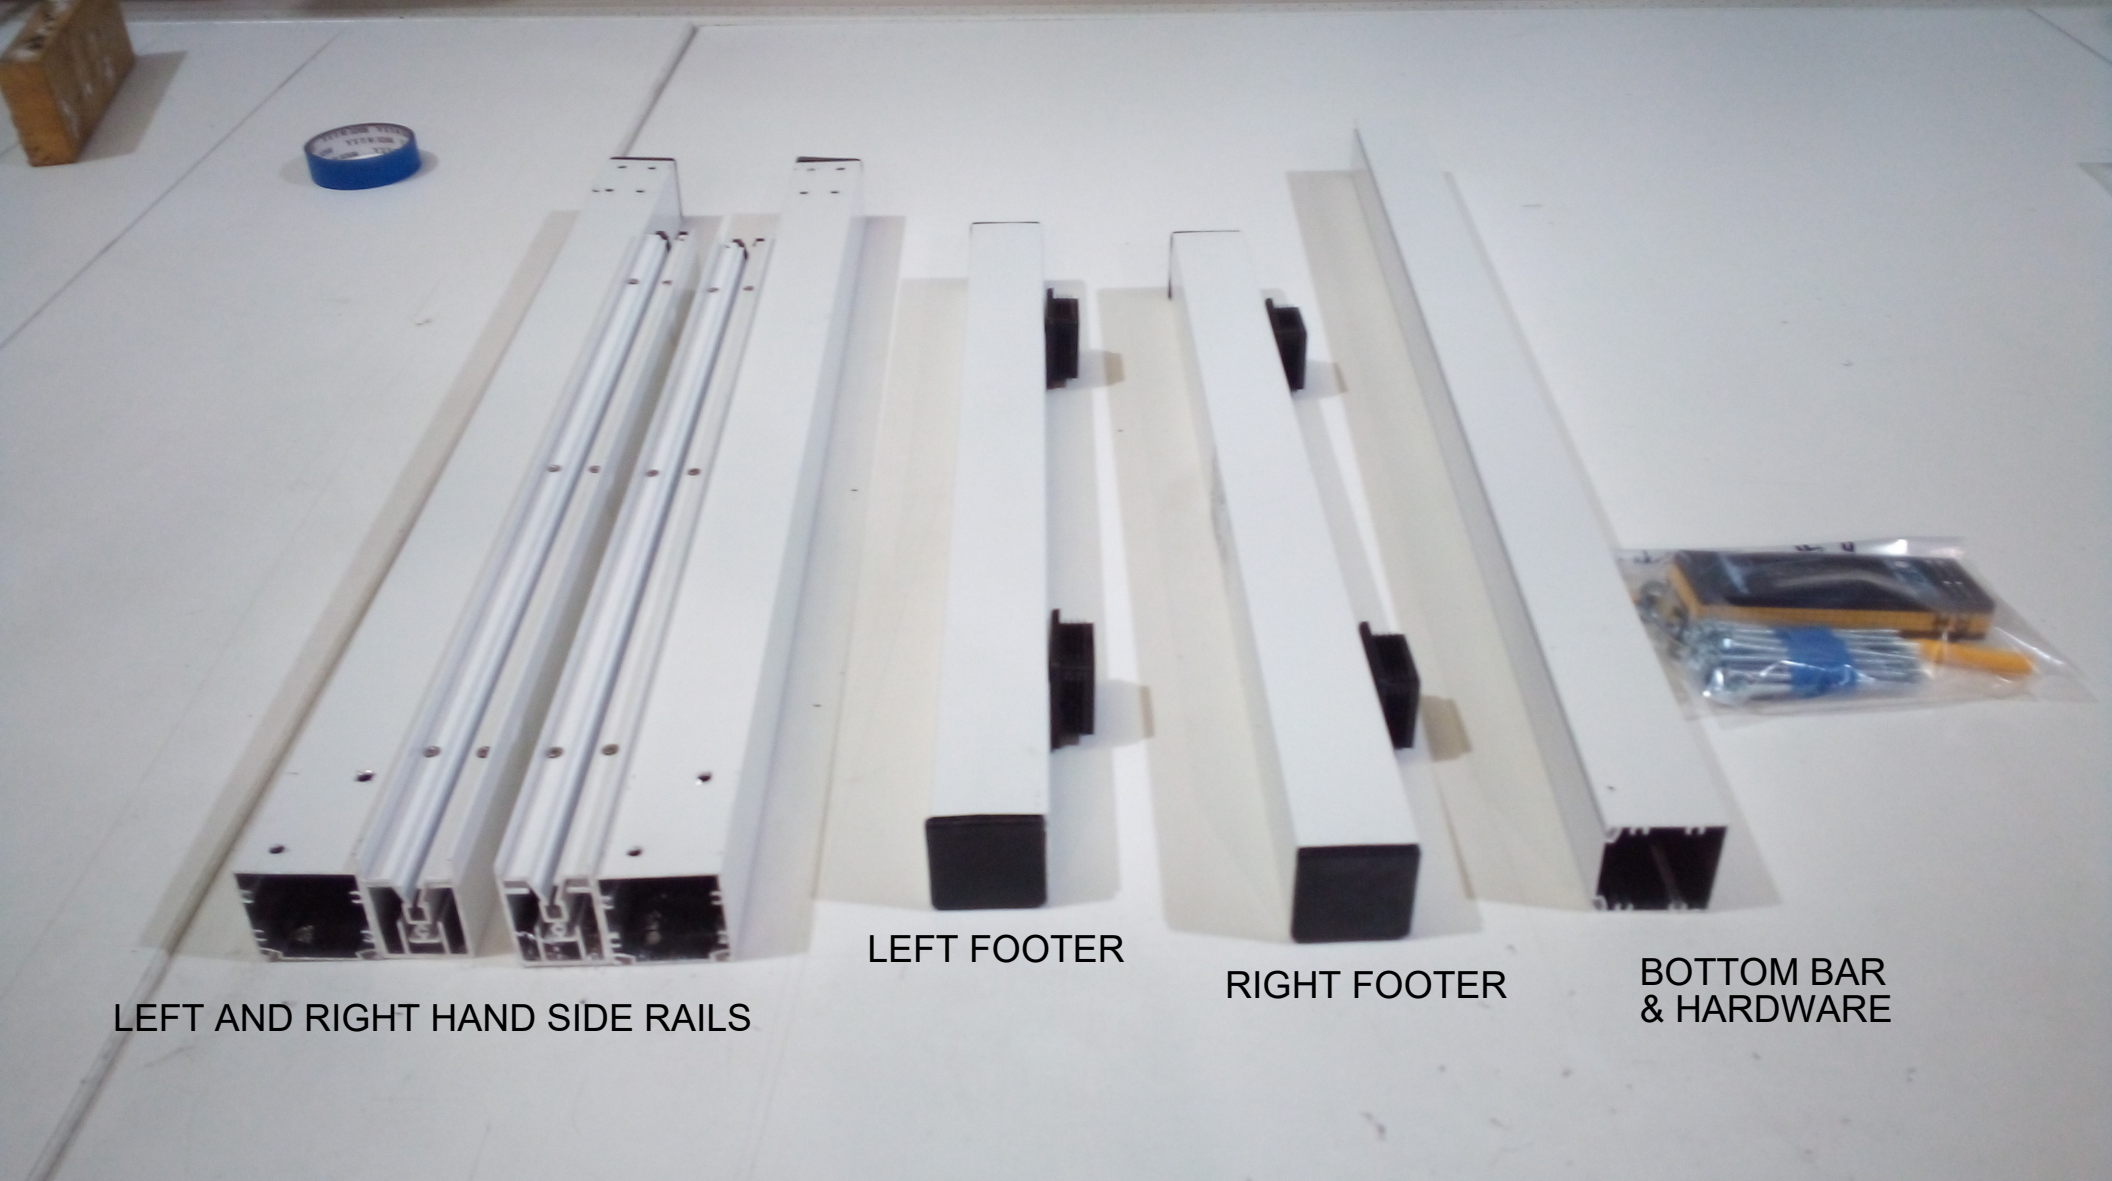

ASSEMBLING THE MYSTIC DISPLAY

LEFT AND RIGHT HAND SIDE RAILS

LEFT FOOTER

RIGHT FOOTER

BOTTOM BAR & HARDWARE

MOUNT FOOTER TO SIDE RAILS

LEFT HAND RAIL W/ FOOTER

RIGHT HAND RAIL W/ FOOTER

COMPLETE FRAME WITHOUT MYSTIC HOOD

MYSTIC HOOD INSTALLED ON FRAME