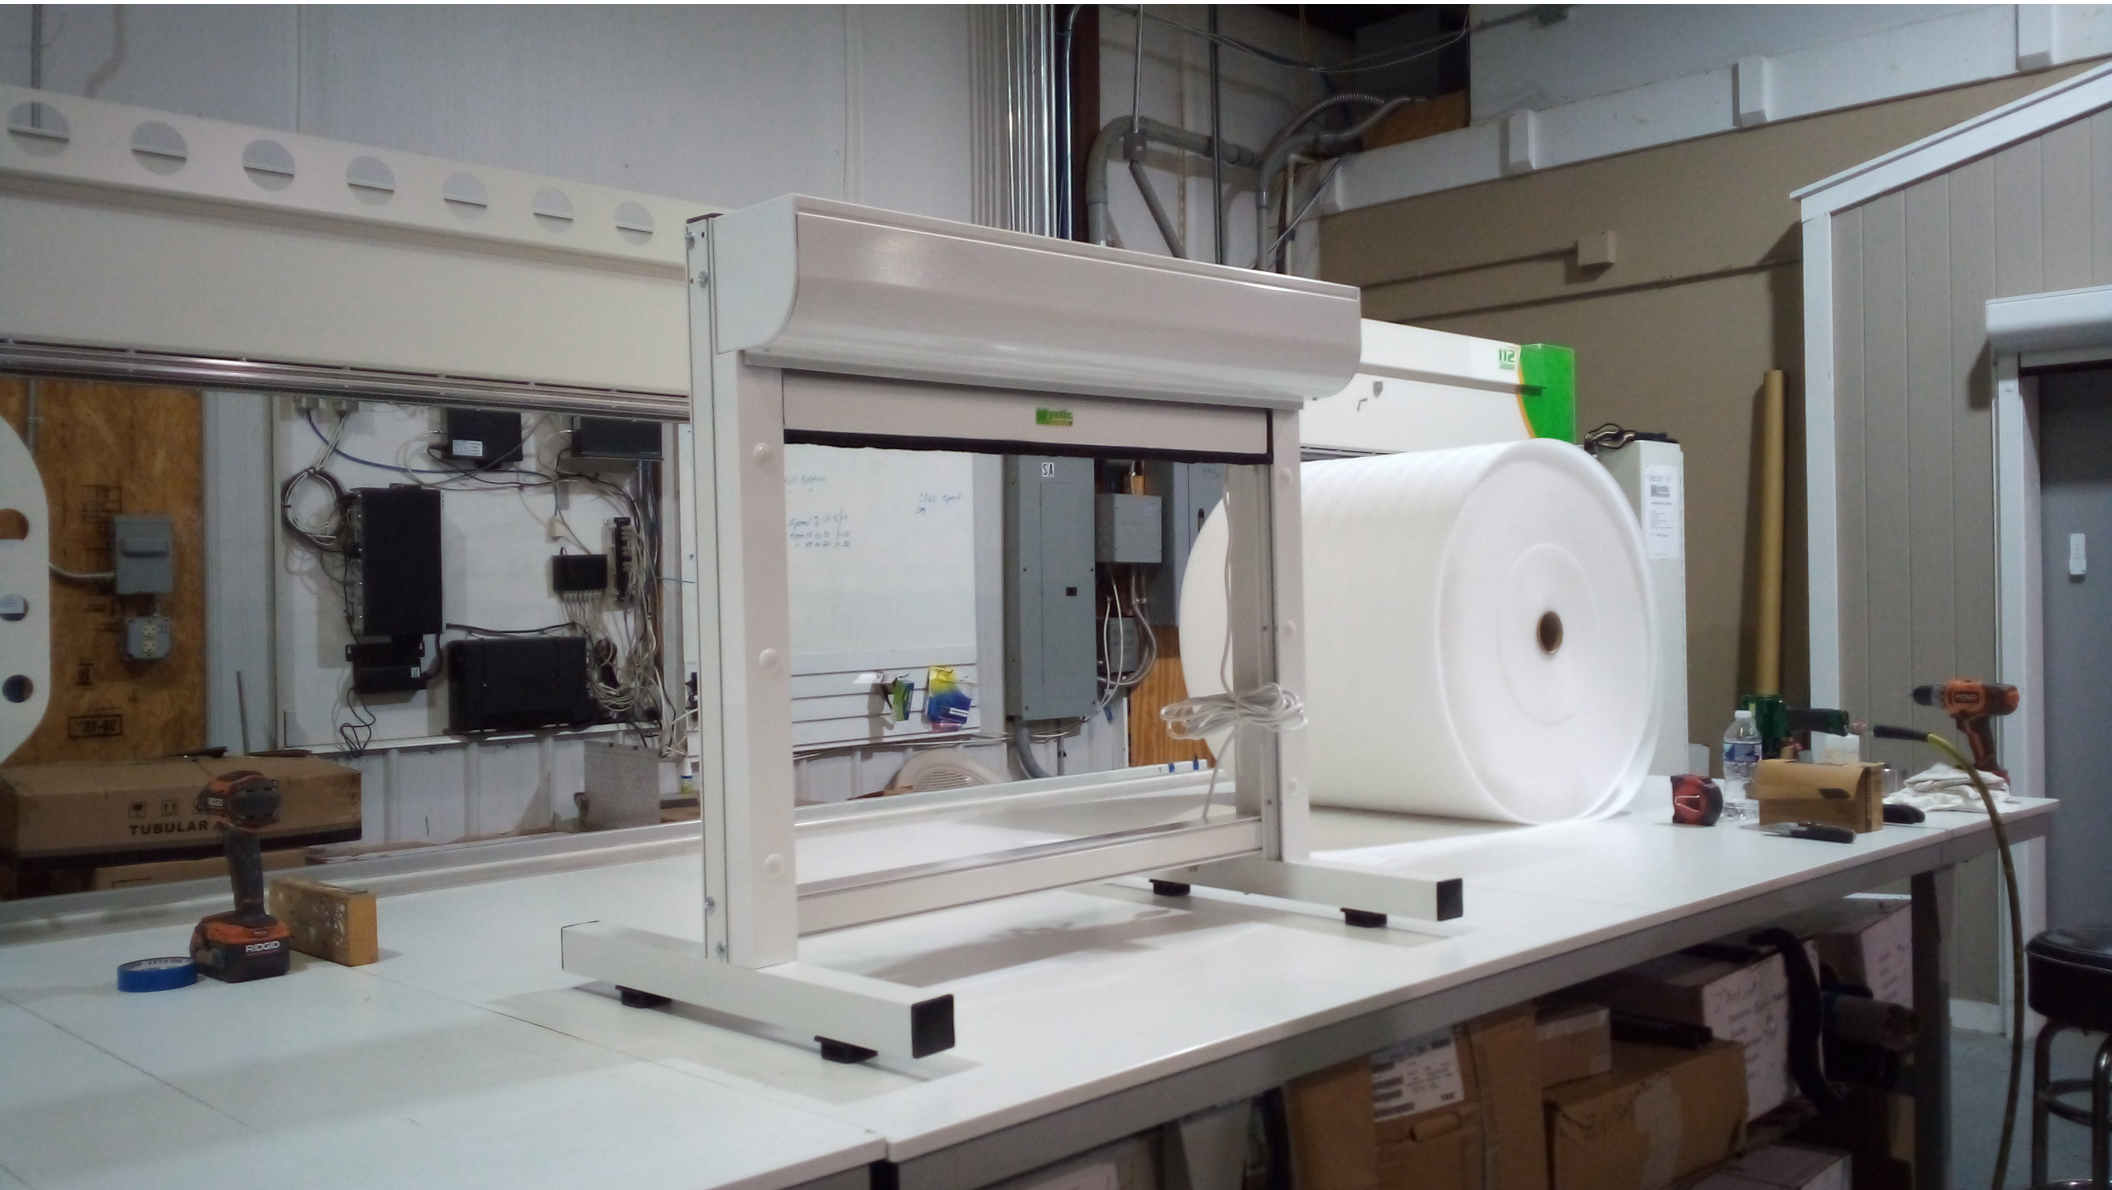

ASSEMBLING THE MYSTIC DISPLAY

LEFT AND RIGHT HAND SIDE RAILS

LEFT FOOTER

RIGHT FOOTER

BOTTOM BAR & HARDWARE

MOUNT FOOTER TO SIDE RAILS

LEFT HAND RAIL W/ FOOTER

RIGHT HAND RAIL W/ FOOTER

COMPLETE FRAME WITHOUT MYSTIC HOOD

MYSTIC HOOD INSTALLED ON FRAME