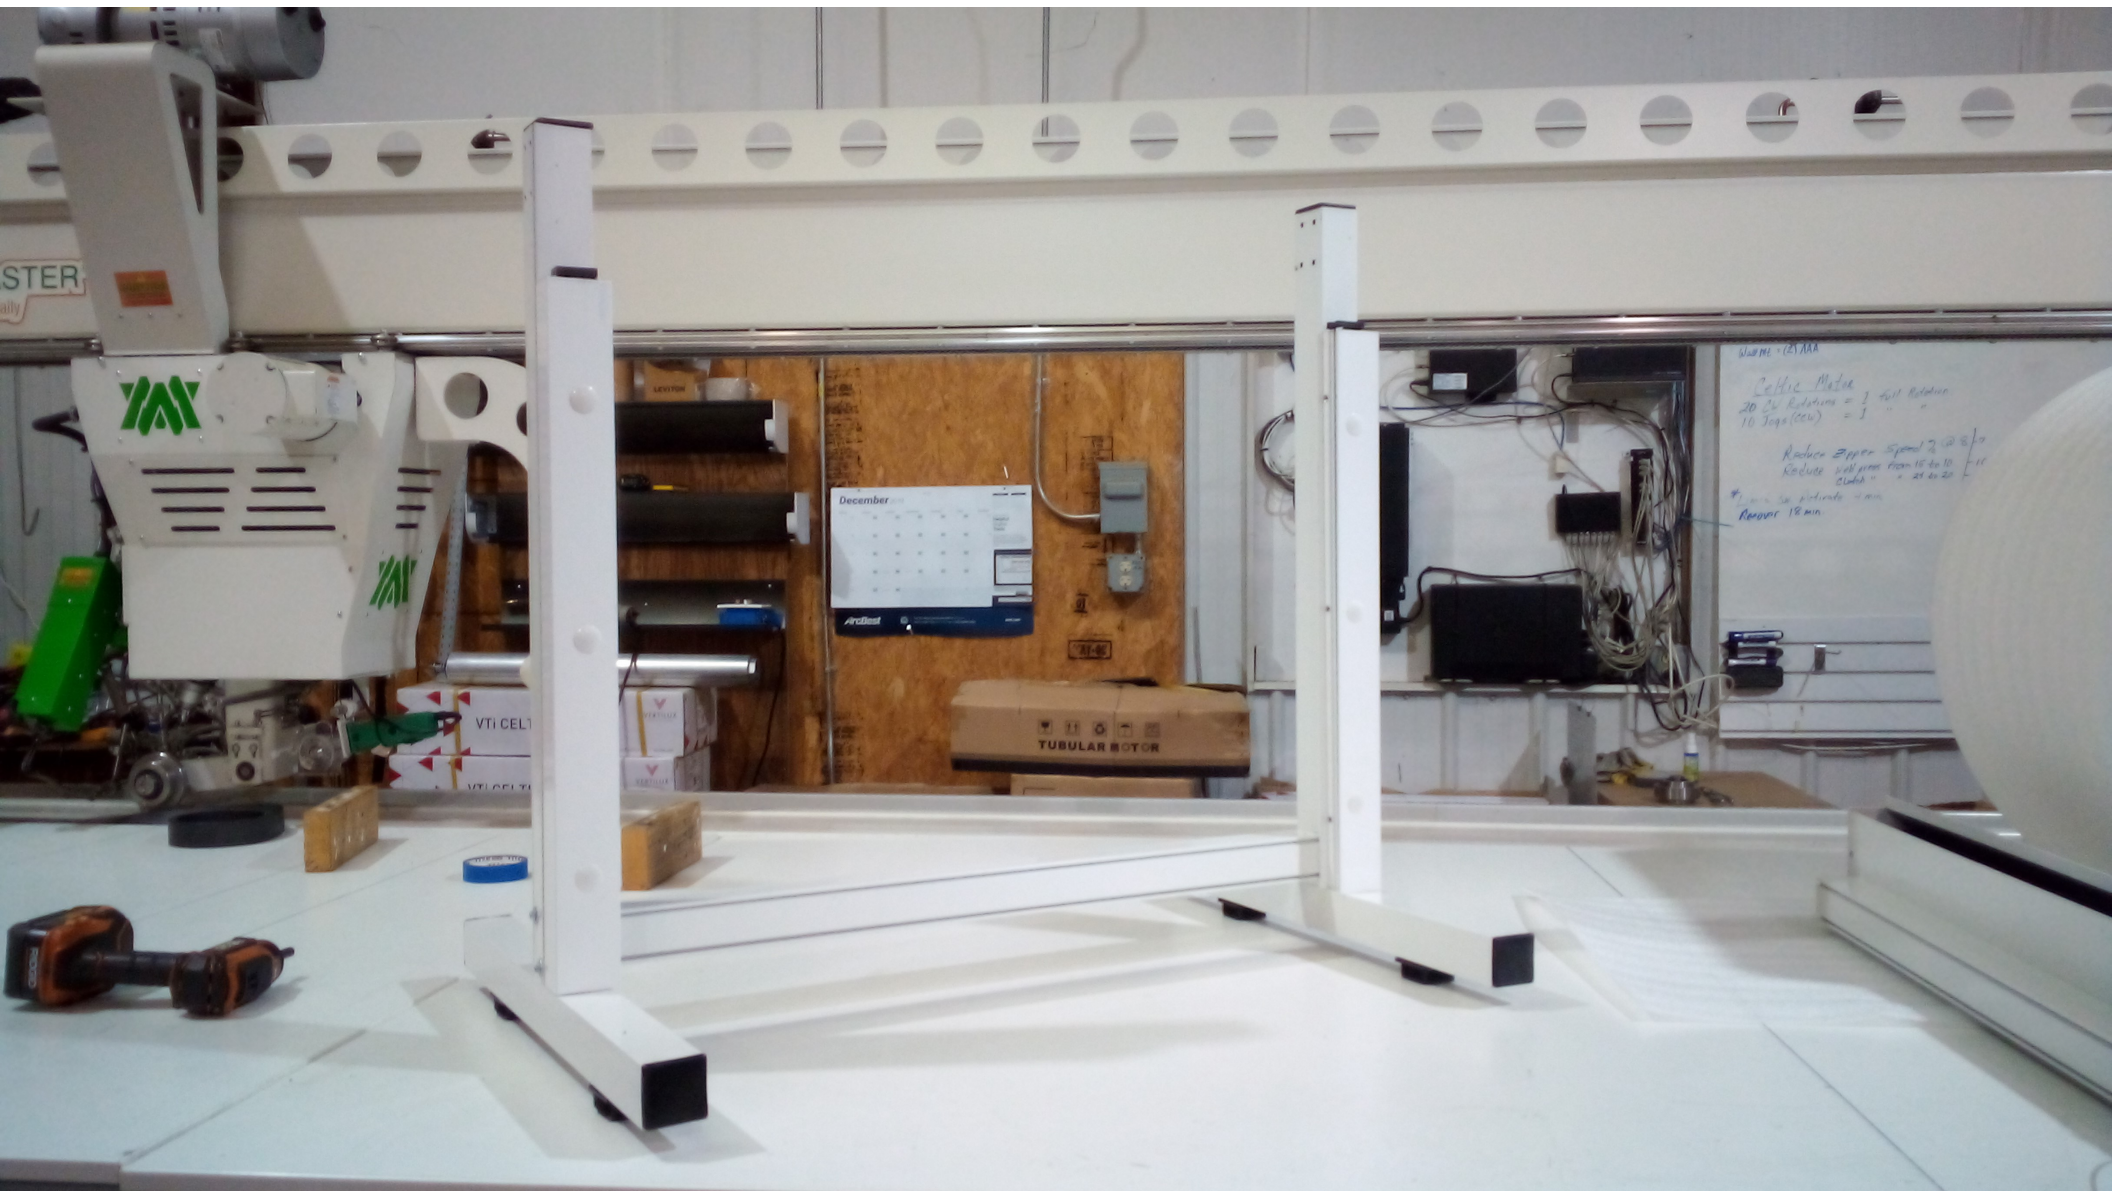

ASSEMBLING THE MYSTIC DISPLAY

LEFT AND RIGHT HAND SIDE RAILS

LEFT FOOTER

RIGHT FOOTER

BOTTOM BAR & HARDWARE

MOUNT FOOTER TO SIDE RAILS

LEFT HAND RAIL W/ FOOTER

RIGHT HAND RAIL W/ FOOTER

COMPLETE FRAME WITHOUT MYSTIC HOOD

MYSTIC HOOD INSTALLED ON FRAME